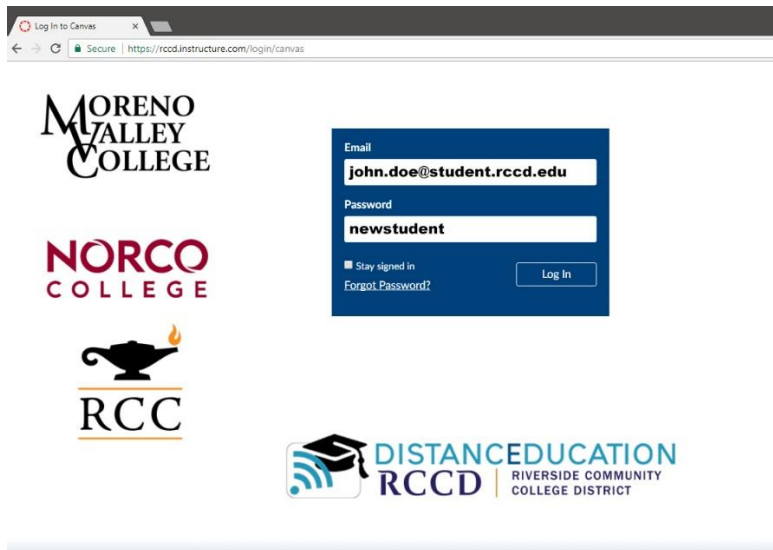

Canvas Student Login Instructions

Check for supported browsers & system info:

<https://community.canvaslms.com/docs/DOC-10720>

Canvas username and password:

Your Canvas username is your RCCD student email address.

Your Canvas password is “**newstudent**” (all lowercase, no quotes).

Example: for a student named “**John Doe**” the username would be “**john.doe@student.rccd.edu**”.

Please check in WebAdvisor if you are not sure of your RCCD student email address. You can access WebAdvisor at <https://was02.rcc.edu/RCCD/RCCD>.

To login to Canvas:

- From your browser, go to <https://rccd.instructure.com>.
- On the login page, enter your RCCD email address as your username in the “**Email**” field.
- Enter **newstudent** in the password field and click the “**Log In**” button.

Upon login, please be sure to change your password. You can learn how to change your password at <https://community.canvaslms.com/docs/DOC-10612-4212710340>.

Start Here for Students: Welcome to Canvas!

[Welcome to Canvas!](#) Be sure to visit <https://rccd.instructure.com/courses/626> for a video overview of Canvas, 24/7 help information, tutorials and more!

Canvas support is available 24 hours a day, 7 days a week by calling (844) 603-4264.